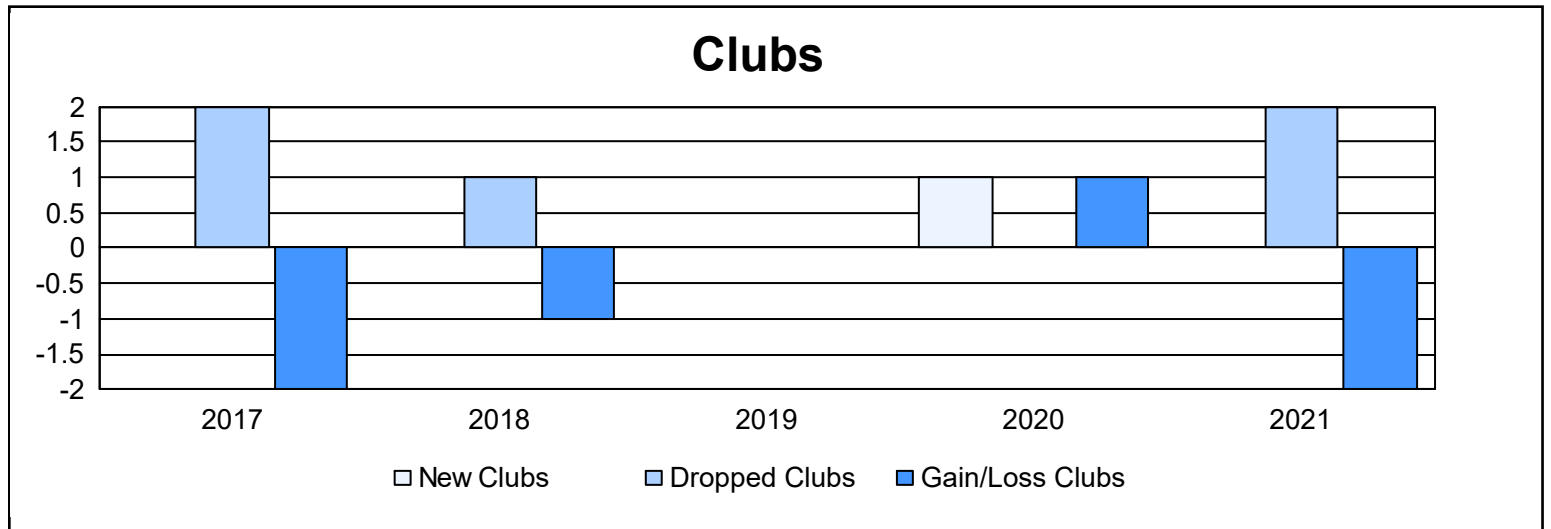

Year	New Clubs	Dropped Clubs	Gain/ Loss Clubs	New Members	Charter Members	Reinstate Members	Transfer Members	Total Member Added	Total Members Dropped	Gain/ Loss Members
2016-2017	0	2	-2	90	1	1	20	112	146	-34
2017-2018	0	1	-1	85	0	2	7	94	103	-9
2018-2019	0	0	0	57	2	0	4	63	100	-37
2019-2020	1	0	1	69	23	1	10	103	119	-16
2020-2021	0	2	-2	67	0	2	6	75	100	-25
<b>Average</b>	<b>0</b>	<b>1</b>	<b>-1</b>	<b>74</b>	<b>5</b>	<b>1</b>	<b>9</b>	<b>89</b>	<b>114</b>	<b>-24</b>

### Membership Composition June 2021 Cumulative