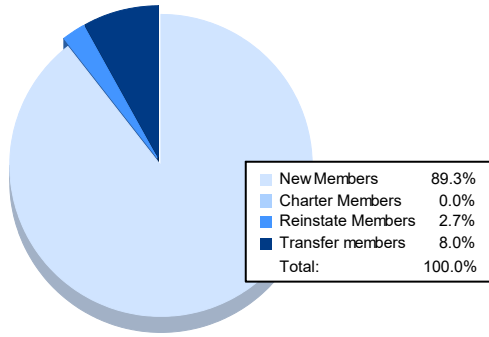

Year	New Clubs	Dropped Clubs	Gain/ Loss Clubs	New Members	Charter Members	Reinstate Members	Transfer Members	Total Member Added	Total Members Dropped	Gain/ Loss Members
2016-2017	0	2	-2	90	1	1	20	112	146	-34
2017-2018	0	1	-1	85	0	2	7	94	103	-9
2018-2019	0	0	0	57	2	0	4	63	100	-37
2019-2020	1	0	1	69	23	1	10	103	119	-16
2020-2021	0	2	-2	67	0	2	6	75	100	-25
<b>Average</b>	<b>0</b>	<b>1</b>	<b>-1</b>	<b>74</b>	<b>5</b>	<b>1</b>	<b>9</b>	<b>89</b>	<b>114</b>	<b>-24</b>

### Membership Composition June 2021 Cumulative