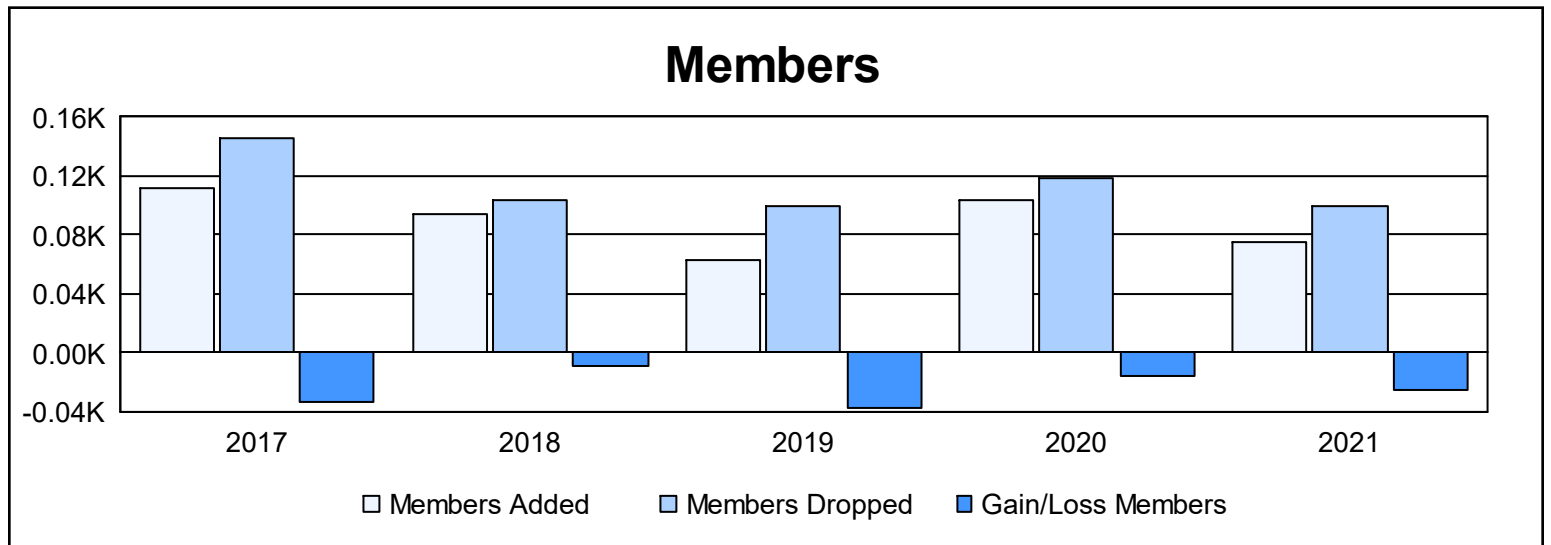

Year	New Clubs	Dropped Clubs	Gain/ Loss Clubs	New Members	Charter Members	Reinstate Members	Transfer Members	Total Member Added	Total Members Dropped	Gain/ Loss Members
2016-2017	0	2	-2	90	1	1	20	112	146	-34
2017-2018	0	1	-1	85	0	2	7	94	103	-9
2018-2019	0	0	0	57	2	0	4	63	100	-37
2019-2020	1	0	1	69	23	1	10	103	119	-16
2020-2021	0	2	-2	67	0	2	6	75	100	-25
<b>Average</b>	<b>0</b>	<b>1</b>	<b>-1</b>	<b>74</b>	<b>5</b>	<b>1</b>	<b>9</b>	<b>89</b>	<b>114</b>	<b>-24</b>

### Membership Composition June 2021 Cumulative